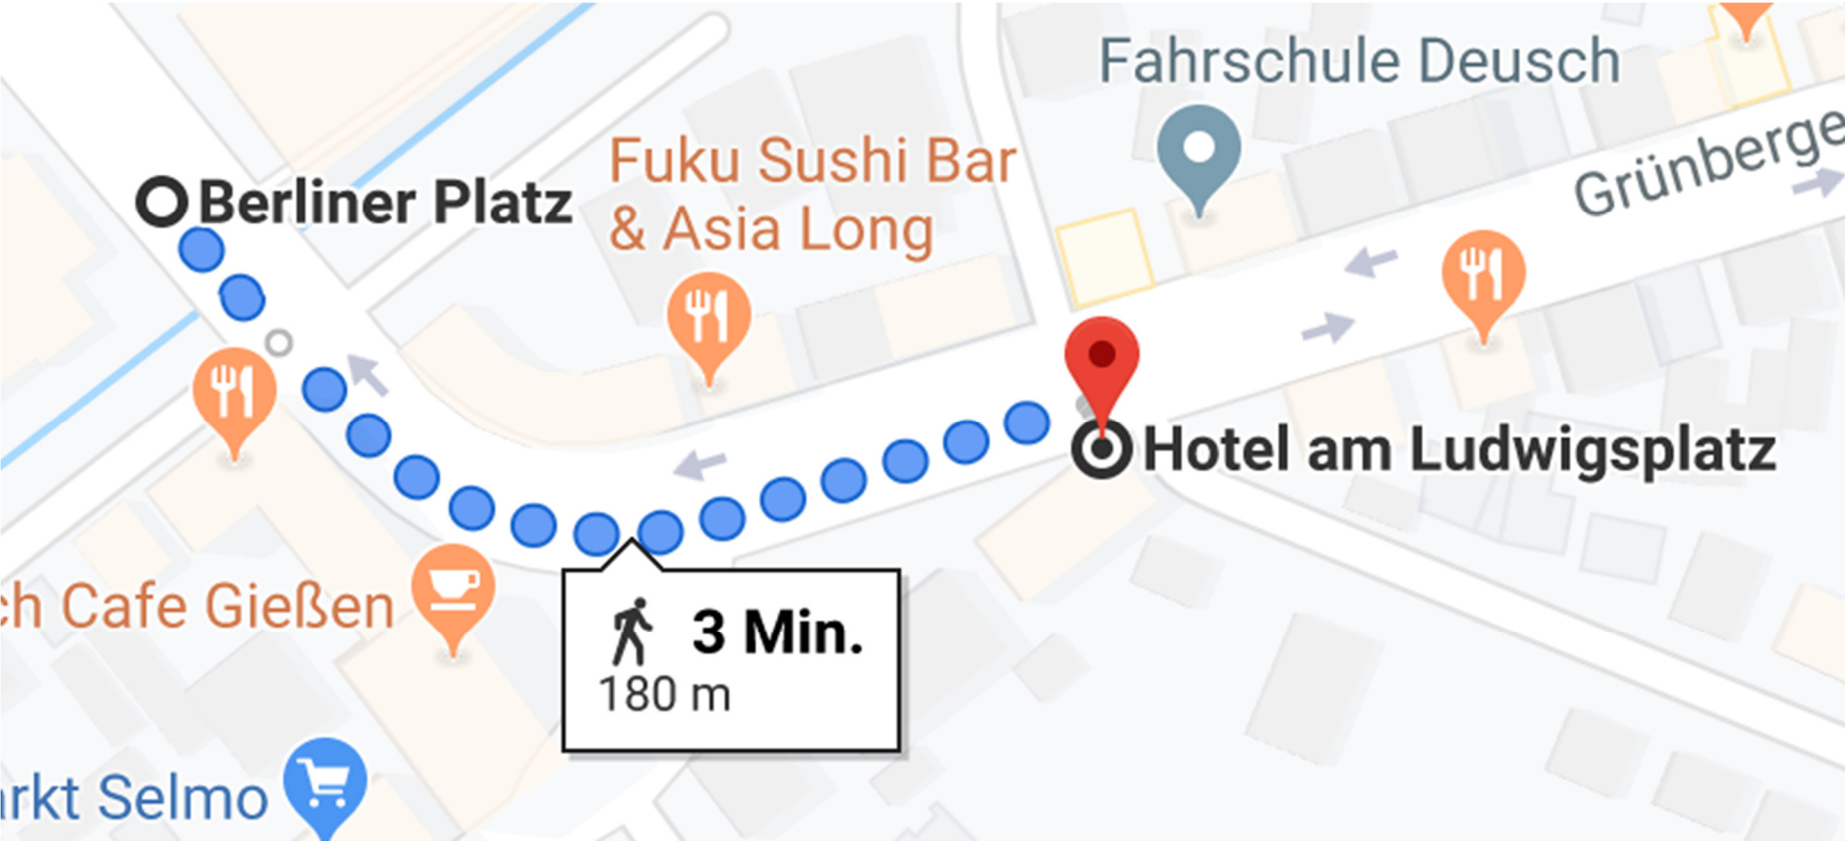

Political Performativity conference—maps

Route from the main train station (Giessen Hauptbahnhof) to the hotel (Hotel am Ludwigsplatz, Ludwigsplatz 8, 35390 Giessen, phone: 0641 931130)

From the hotel to the university (Otto-Behaghel-Str. 10, 35394 Giessen)

From the bus stop (Beriner Platz) to the hotel

Addresses and phone numbers:

Hotel:

Hotel am Ludwigsplatz
Ludwigsplatz 8
35390 Gießen
Tel.:+49-641-931130
info@hotel-am-ludwigsplatz.de

University:

GiZo (Giessener Zentrum Östliches Europa / Giessen Centre for Eastern European Studies)
Otto-Behaghel-Str. 10 E (2nd floor)
35394 Giessen

Anna Gavryliuk, gavryliuk@uni-trier.de

-  Cafeteria
-  Leihrad-Station
-  Fahrrad-Parkplatz
-  Parkplatz
-  Bushaltestelle
-  Zufahrt
-  barrierefreier Zugang

Slavistik – 5th floor (house D)

GiZo – 2nd floor (house E)