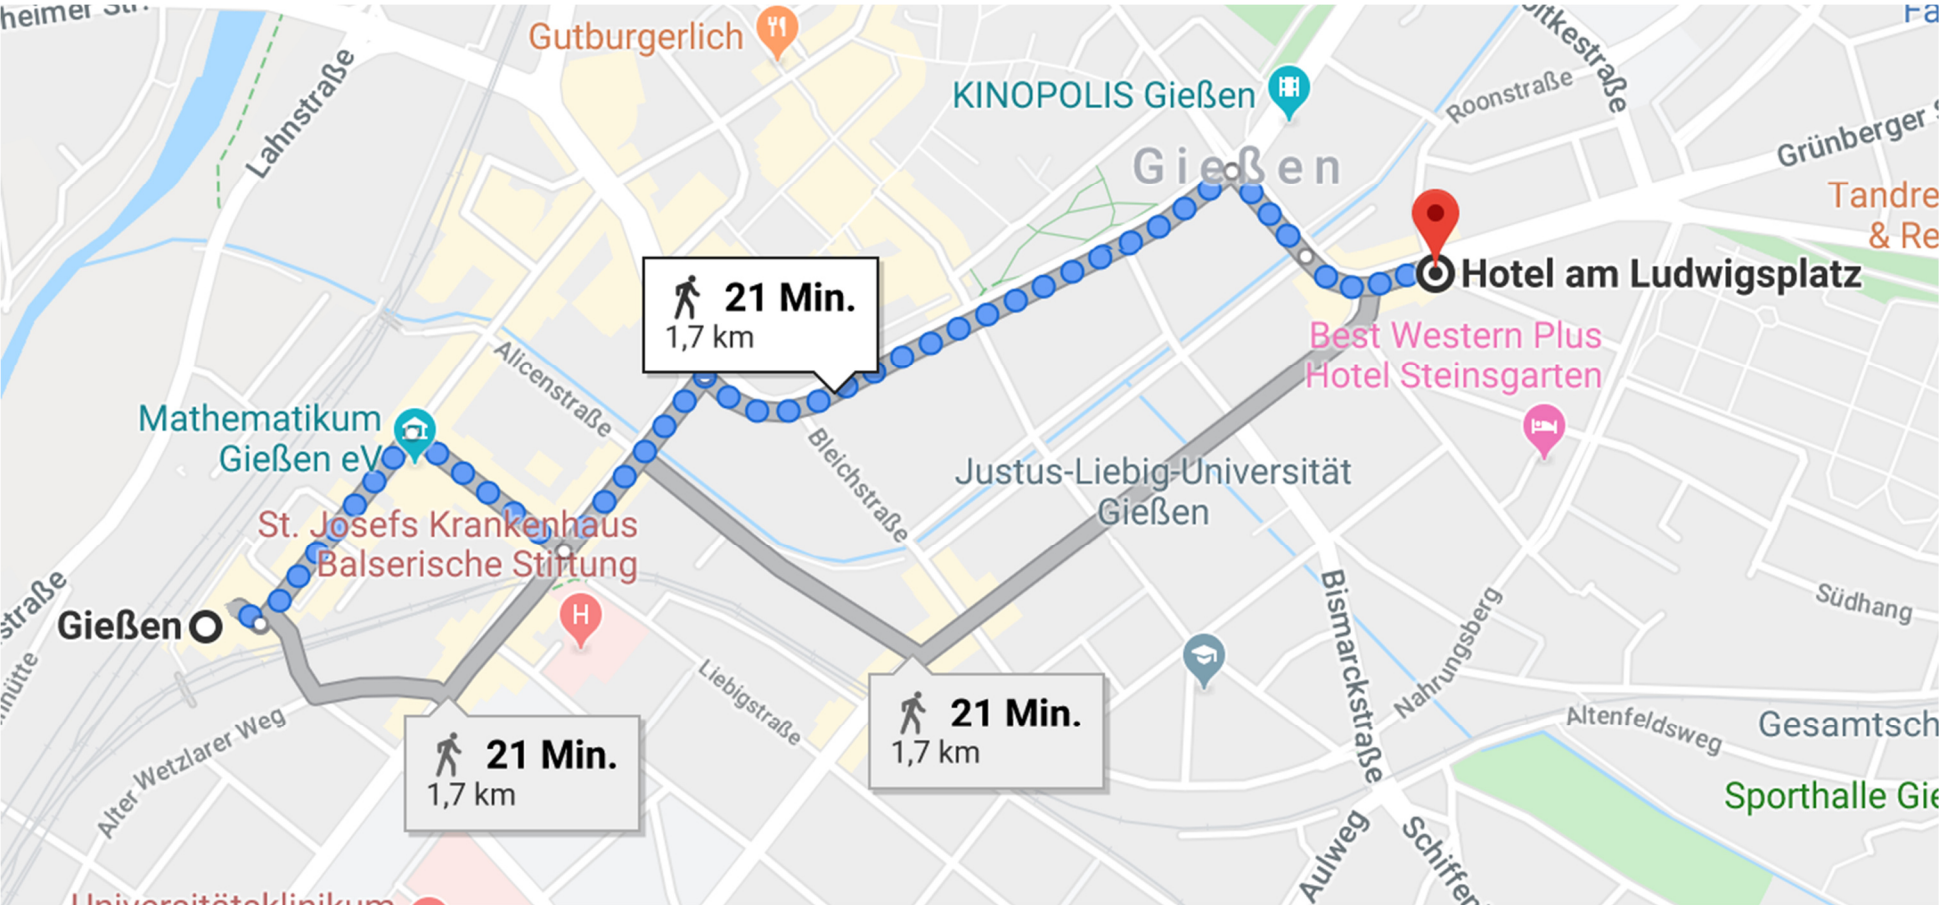

Political Performativity conference—maps

Route from the main train station (Giessen Hauptbahnhof) to the hotel (Hotel am Ludwigsplatz, Ludwigsplatz 8, 35390 Giessen, phone: 0641 931130)

From the hotel to the university (Otto-Behaghel-Str. 10, 35394 Giessen)

From the bus stop (Beriner Platz) to the hotel

Addresses and phone numbers:

Hotel:

Hotel am Ludwigsplatz
Ludwigsplatz 8
35390 Gießen
Tel.:+49-641-931130
info@hotel-am-ludwigsplatz.de

University:

GiZo (Giessener Zentrum Östliches Europa / Giessen Centre for Eastern European Studies)
Otto-Behaghel-Str. 10 E (2nd floor)
35394 Giessen

Anna Gavryliuk, gavryliuk@uni-trier.de

-  Cafeteria
-  Leihrad-Station
-  Fahrrad-Parkplatz
-  Parkplatz
-  Bushaltestelle
-  Zufahrt
-  barrierefreier Zugang

Slavistik – 5th floor (house D)

GiZo – 2nd floor (house E)