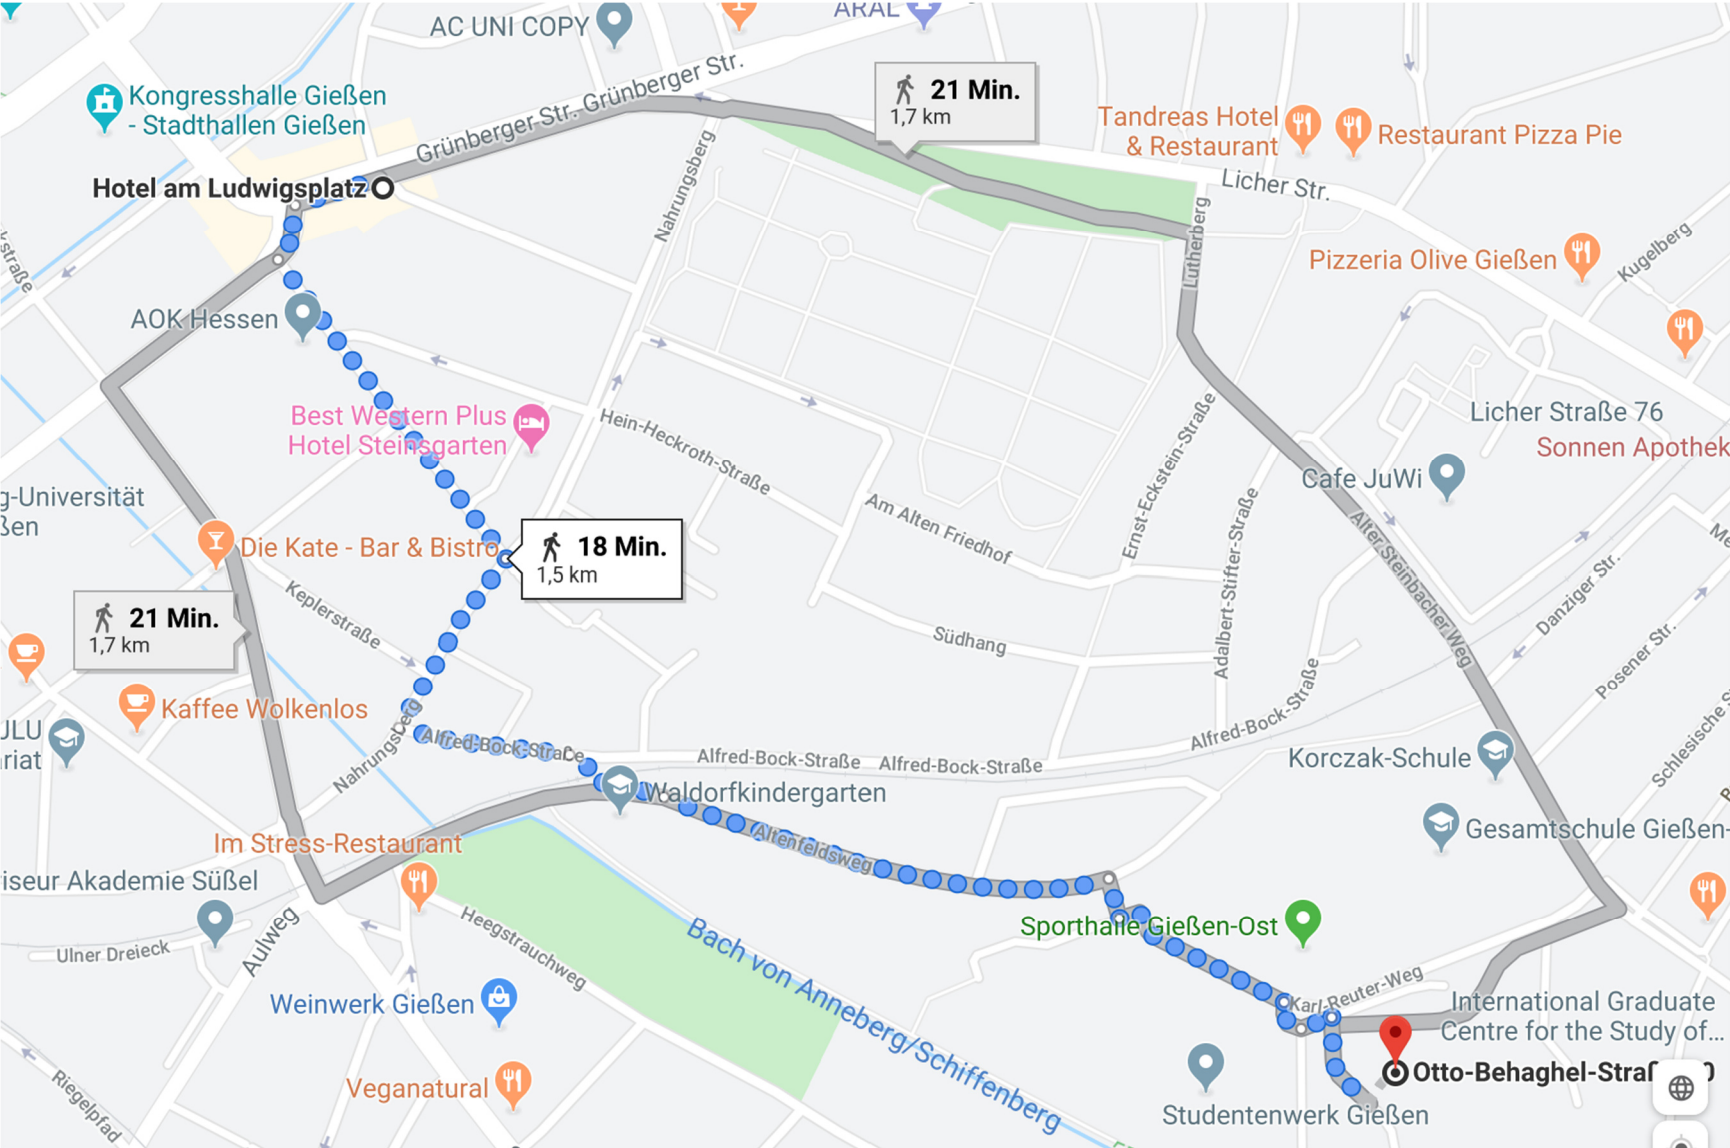

Political Performativity conference—maps

Route from the main train station (Giessen Hauptbahnhof) to the hotel (Hotel am Ludwigsplatz, Ludwigsplatz 8, 35390 Giessen, phone: 0641 931130)

From the hotel to the university (Otto-Behaghel-Str. 10, 35394 Giessen)

From the bus stop (Beriner Platz) to the hotel

Addresses and phone numbers:

Hotel:

Hotel am Ludwigsplatz
Ludwigsplatz 8
35390 Gießen
Tel.:+49-641-931130
info@hotel-am-ludwigsplatz.de

University:

GiZo (Giessener Zentrum Östliches Europa / Giessen Centre for Eastern European Studies)
Otto-Behaghel-Str. 10 E (2nd floor)
35394 Giessen

Anna Gavryliuk, gavryliuk@uni-trier.de

-  Cafeteria
-  Leihrad-Station
-  Fahrrad-Parkplatz
-  Parkplatz
-  Bushaltestelle
-  Zufahrt
-  barrierefreier Zugang

Slavistik – 5th floor (house D)

GiZo – 2nd floor (house E)